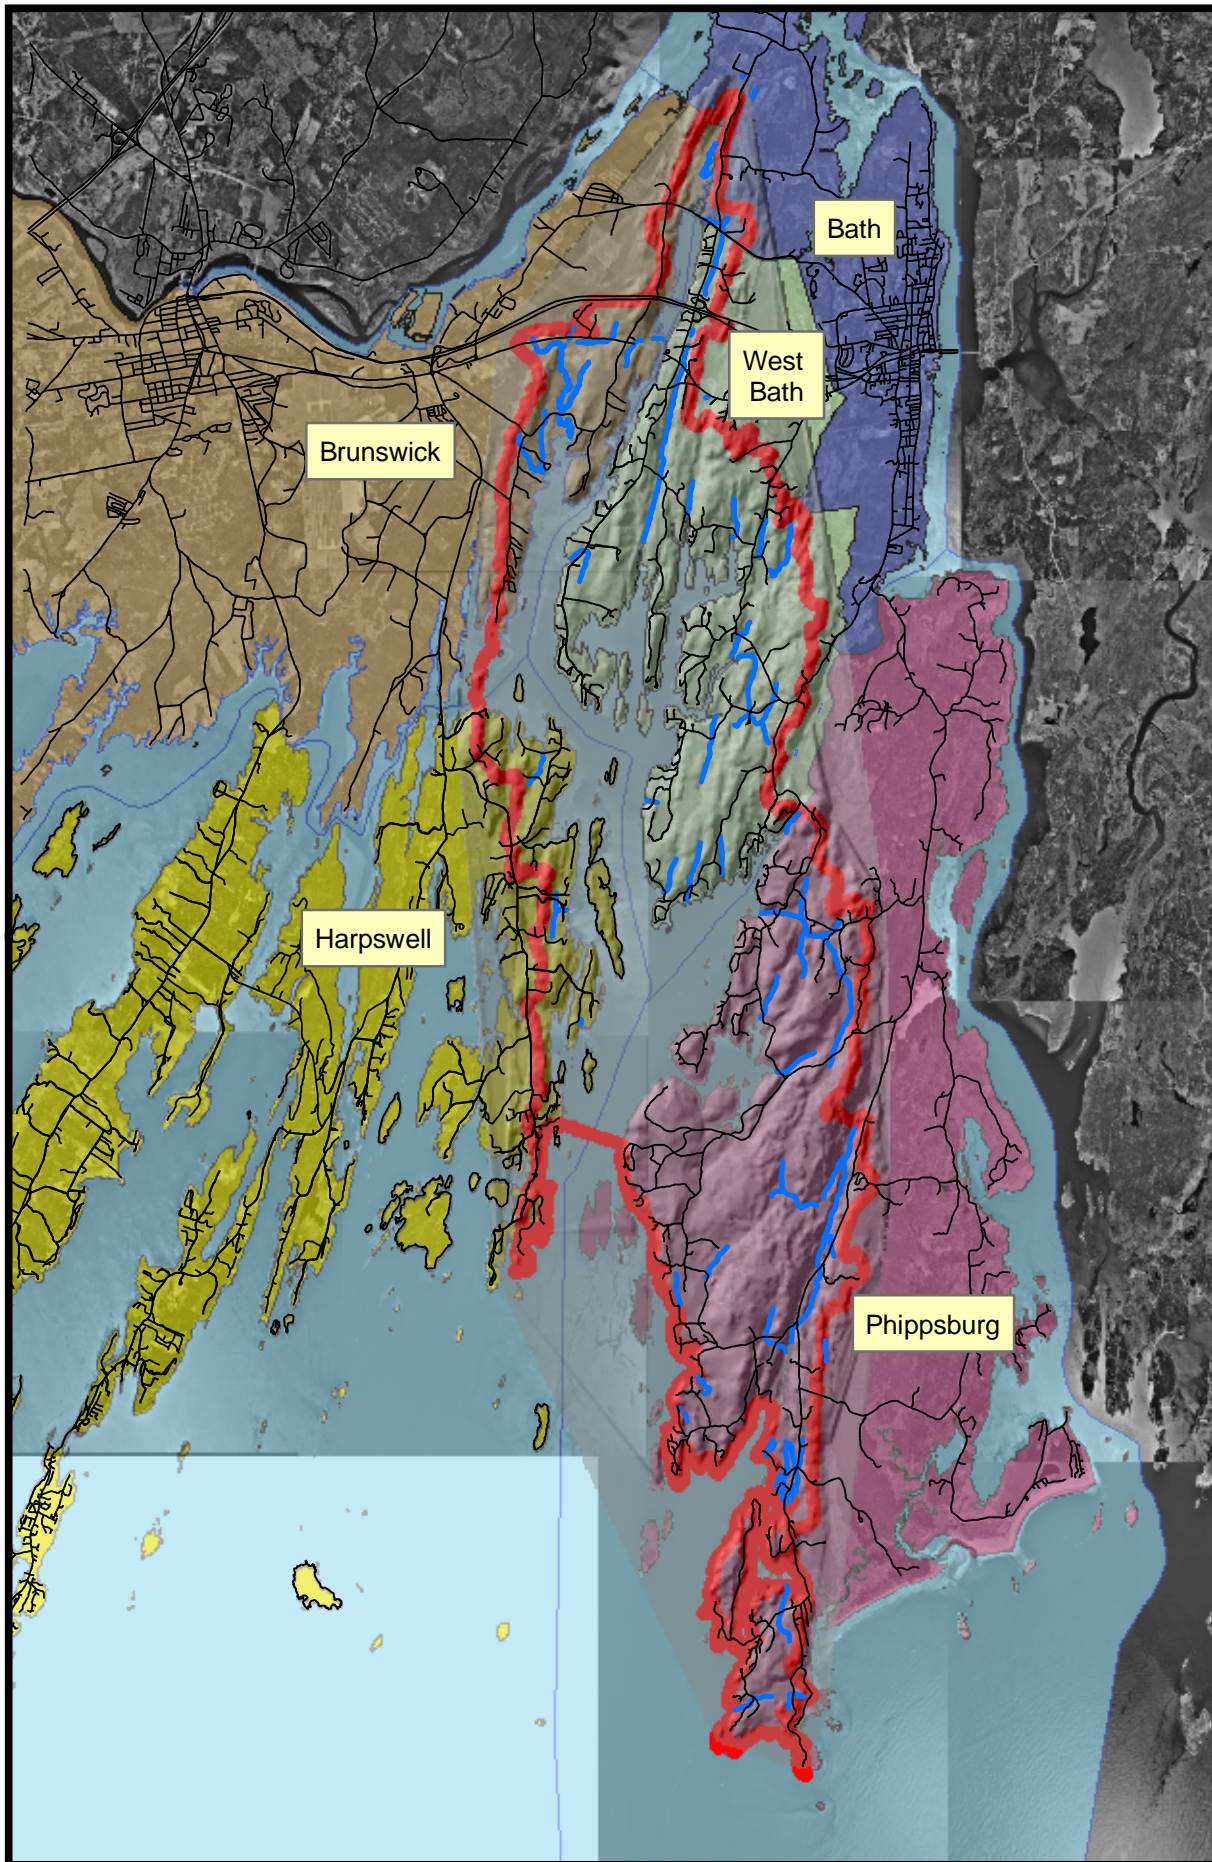

# New Meadows River Watershed

**Legend**

- Roads
- Streams
- ▭ New Meadows Watershed

Boundaries are approximate